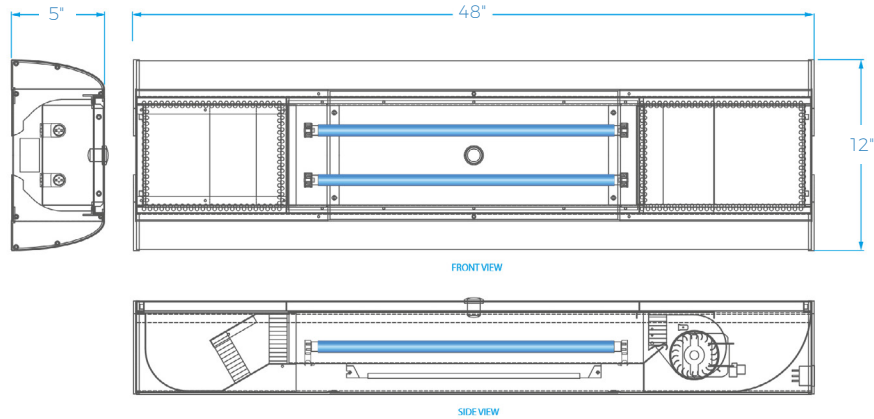

Aurora UV Fan	Dimensions WxHxD (in)	Air Flow (CFM)	Nominal Wattage	Watts Irradiated Area sq ft (9 ft ht)	Irradiated Volume (ft <sup>3</sup> )
AU-2L	48x12x5	88	220W	450	3530

AU-2L-M

## TECHNICAL DRAWINGS