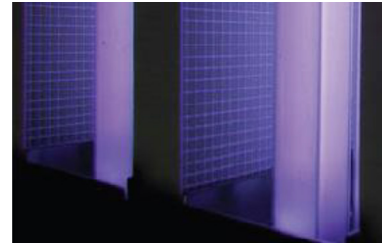

INSTALLATION

These devices (except for the models with support) should be installed on the wall, at the center of the room, about 6 feet above ground level (avoid positioning at corners; the air captured and treated by the device must be allowed to circulate through the room unhindered). To install the device on the wall use the two triangular brackets enclosed in the packaging. Screw the brackets to the threaded holes on the back side of the device by use of bolts (M6x10) enclosed in the packaging. Make 2 holes on the wall by checking the center distance between the brackets. Secure the device to the wall by means of two expanding wall plugs (Ø 8 - Ø10 mm) (not provided).

HOW TO ORDER

Please specify components below using the letter code in bold to select the desired options.

Model	Lamp Configuration	Lamp Type	Mounting	Controls
AU = Aurora Air Fan	2L = with 2 UV-C lamps	95 = 95W mercury vapor UV-C lamp	S = Surface mount M = Mobile cart	MC = Manual control
Example order: AU-2L-95-S-MC